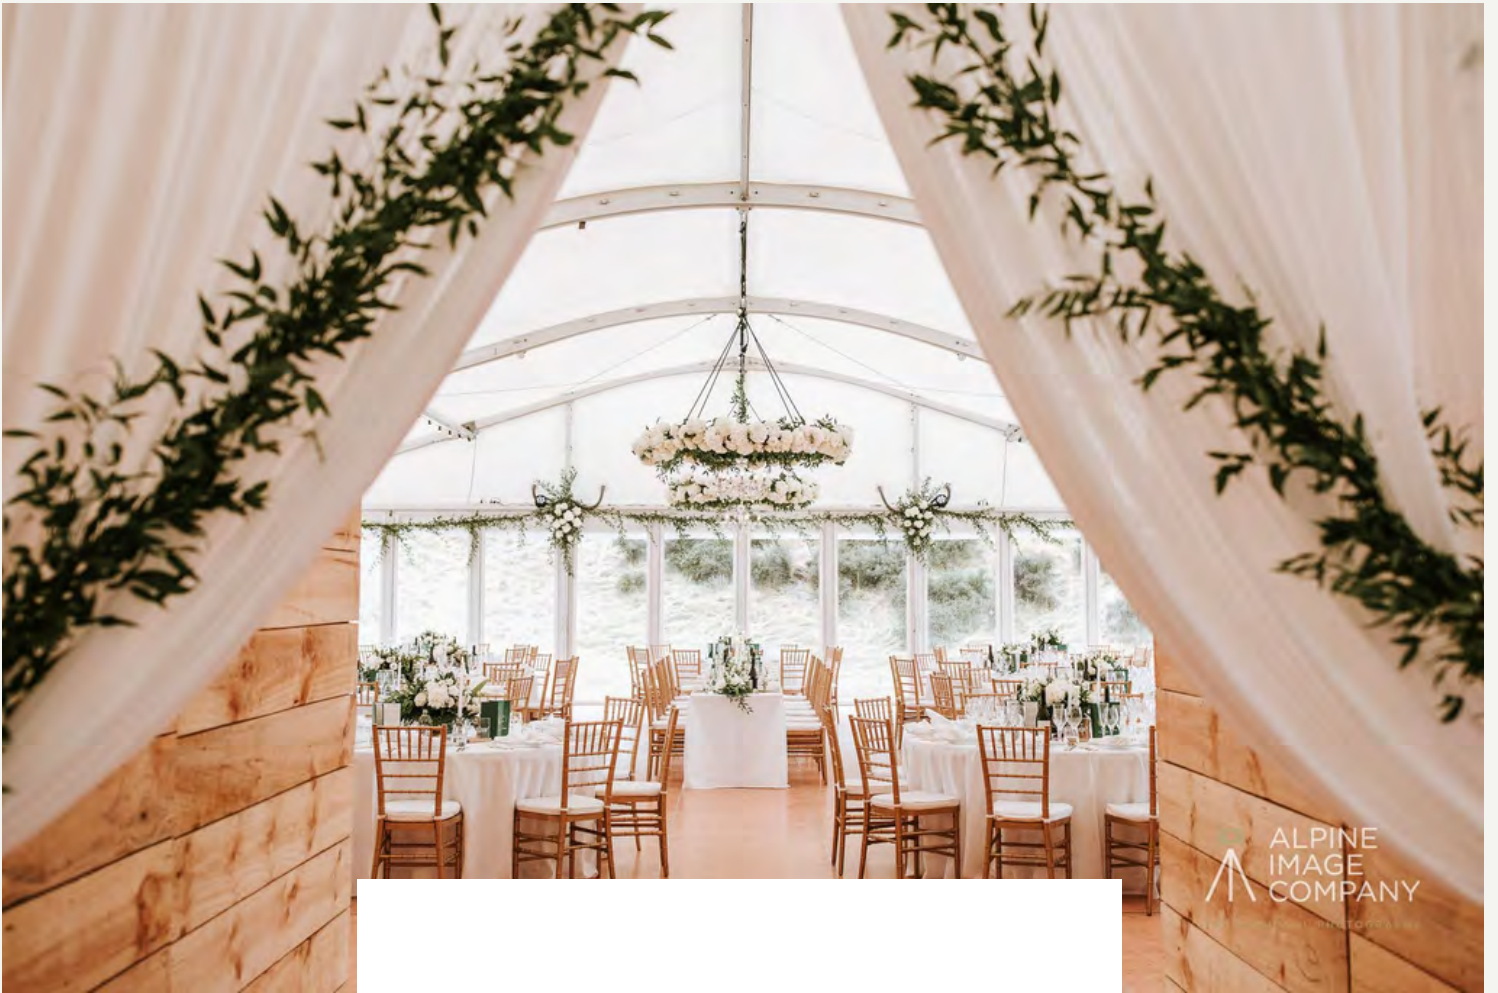

ALPINE
IMAGE
COMPANY

Get Started Here

www.queenstownweddinghire.com

ALPINE
IMAGE
COMPANY