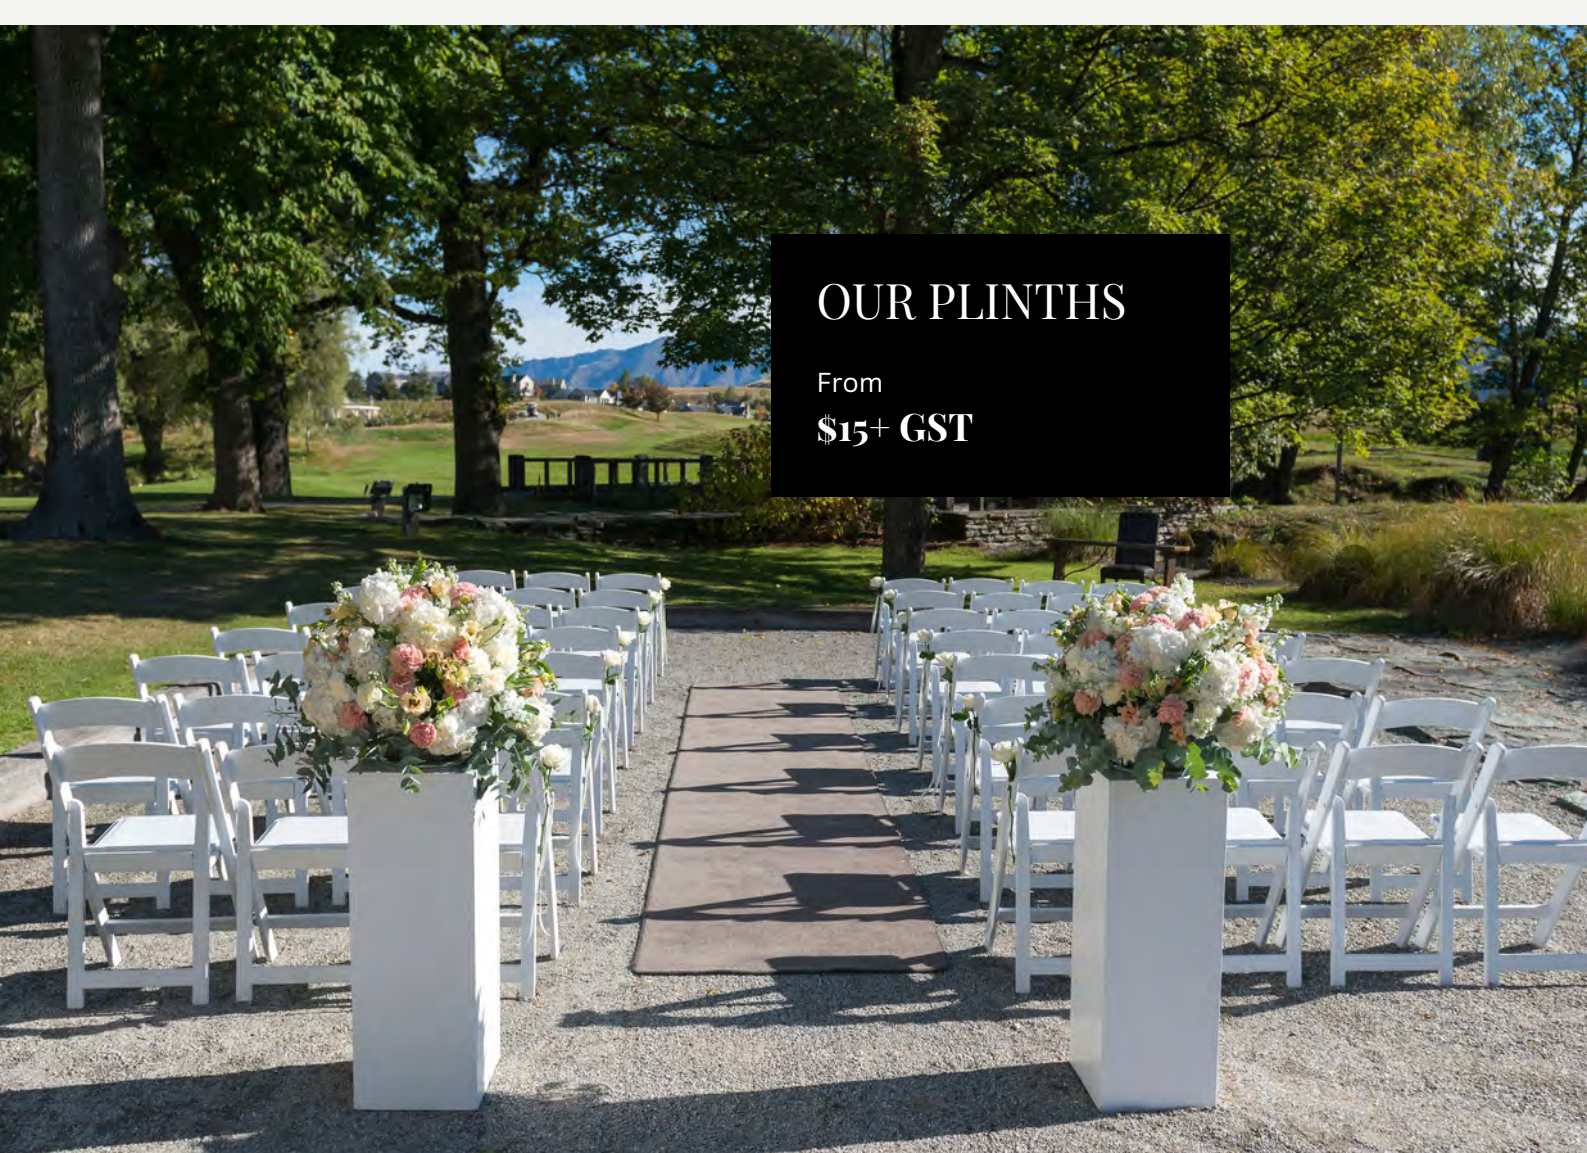

OUR PLINTHS
From
$15+ GST