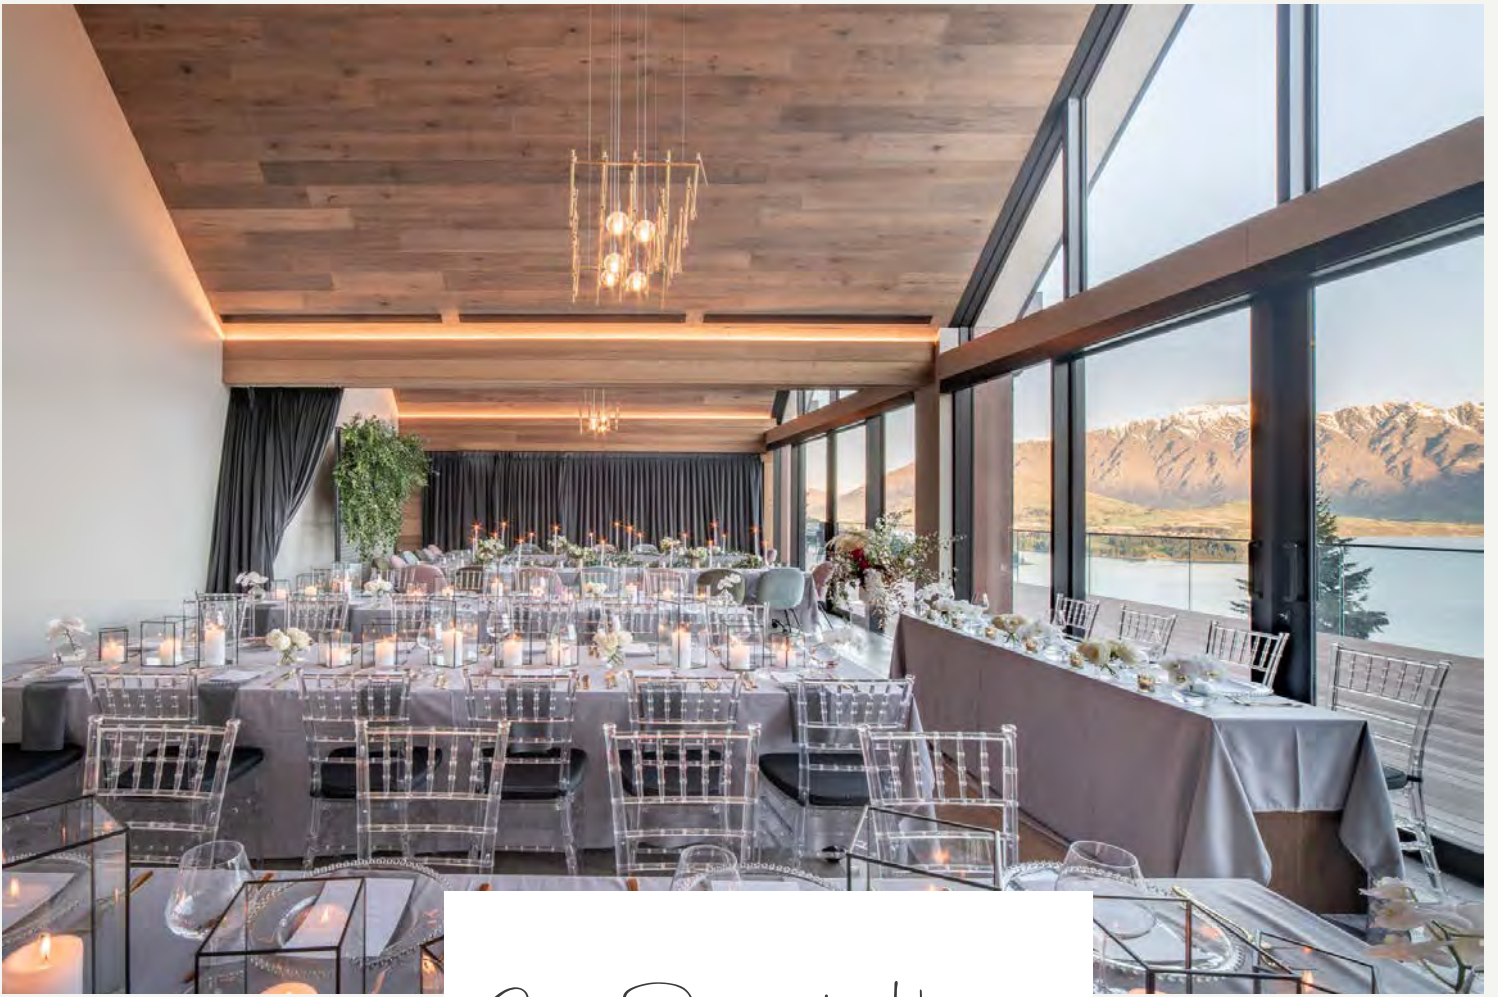

Get Started Here

www.queenstownweddinghire.com