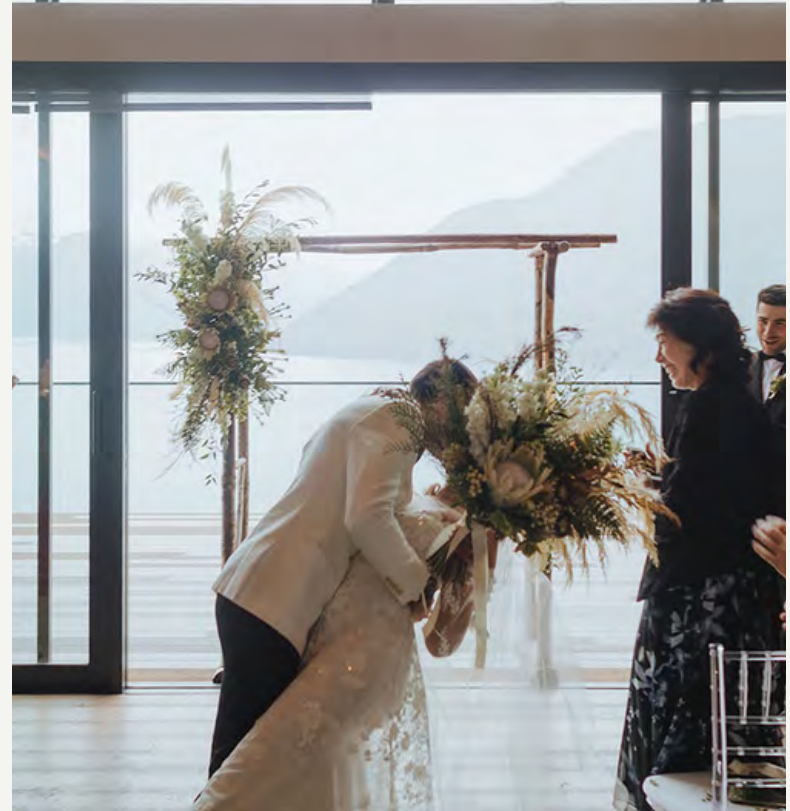

KĀMĀNA

LAKEHOUSE

QUEENSTOWN
WEDDING HIRE

CEREMONY AT
KAMANA

ARCHES
From
\$250+ GST

WHITE MODERN ARCH

1 AVAILABLE

\$250 +GST